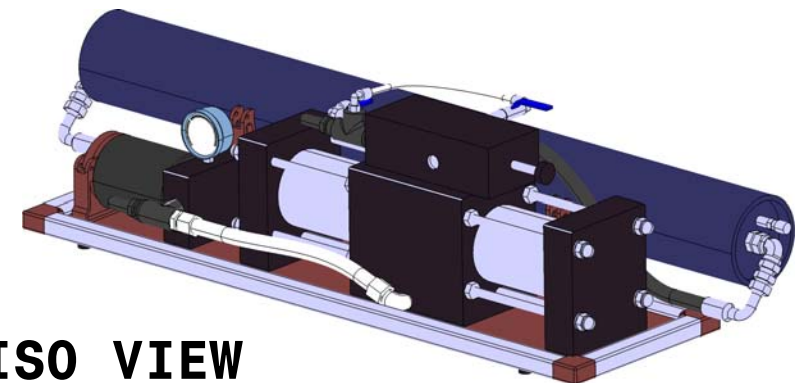

SECTION A-A
Scala: 1:5

ISO VIEW
Scala: 1:10

SCHENKER ITALIA			
DRAWING TITLE			
SMART 100L			
SIZE	DRAWING NUMBER		REV
A3	100S12 / 100S24 / 100S220		X
SCALE	1:5	WEIGHT (kg)	48
SHEET		1/1	