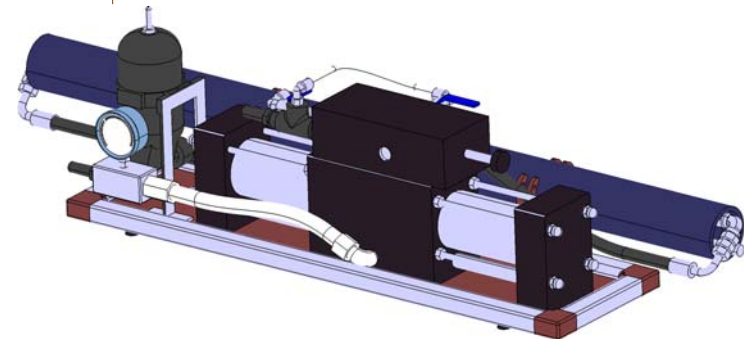

SECTION A-A
Scala: 1:5

ISO VIEW
Scala: 1:10

SCHENKER ITALIA			
DRAWING TITLE			
SMART 60L			
SIZE	DRAWING NUMBER		REV
A3	60S12 / 60S24		X
SCALE	1:5	WEIGHT (kg)	31
SHEET		1/1	